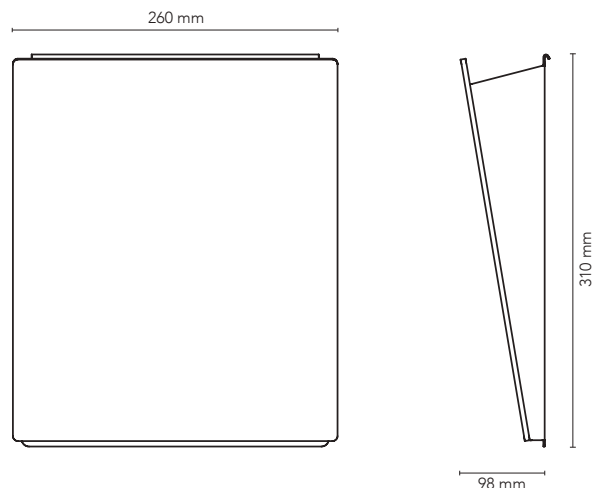

CHAT BOARD® Magazine Rack is made with 4 mm tempered safety glass, in accordance with the highest quality standards, finished with smooth C-edges and 4 mm radius corners. It is available in 1 size and 25 standard glass colours. In addition, it can be made to order in bespoke standard RAL and NCS glass colours.

Please contact our head office with any special requests: info@chat-board.dk

Item no.	Product	Description	Dimensions	Weight
			W x H x D mm	(1/2/4 pcs) kg
CBMAGRACK	Magazine Rack	wall-mounted magazine rack with writable glass front - 1 pc	260 x 310 x 98	1.9
CBMAGRACK2	Magazine Rack	wall-mounted magazine rack with writable glass front - 2 pcs	260 x 620 x 98	3.8
CBMAGRACK4	Magazine Rack	wall-mounted magazine rack with writable glass front - 4 pcs	260 x 1240 x 98	7.6

OPTIONAL add Matt glass to Magazine Rack

Design

Peter Henriksen, 2014

Materials

Glass:

4 mm tempered safety glass according to highest quality standards, finished with unpolished, C-shaped edges and 4 mm radius corners

The glass surface is writable and partially magnetic

Frame:

Powder coated steel

Colour options

Glass: 25 standard colours