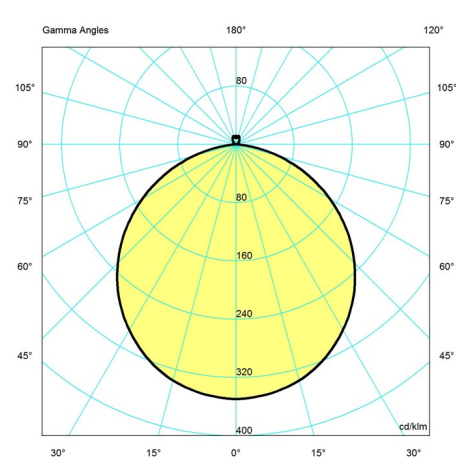

Lysdistributionsdiagram

Cartesian

Isolux

Polar

Reservedele & tilbehør

Product	Variant number
Slim Round Ø680 diffuser	5742584627
Slim Round Ø250 diffuser	5742584737
Slim Round Ø440 diffuser	5742584740