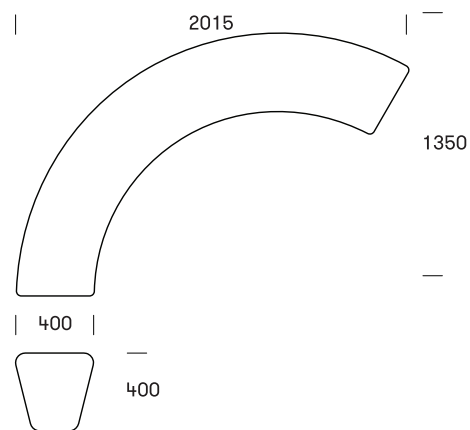

FACTS

LOOP ARC # 137

Loop Arc is an innovative piece of furniture for sitting and socializing. Clean simplicity. Options unfold in combination with several Loop Arcs or other members of the loop family: twisting through trees, squares and playgrounds or forming variously shaped sandpits.

Design: AART Designers