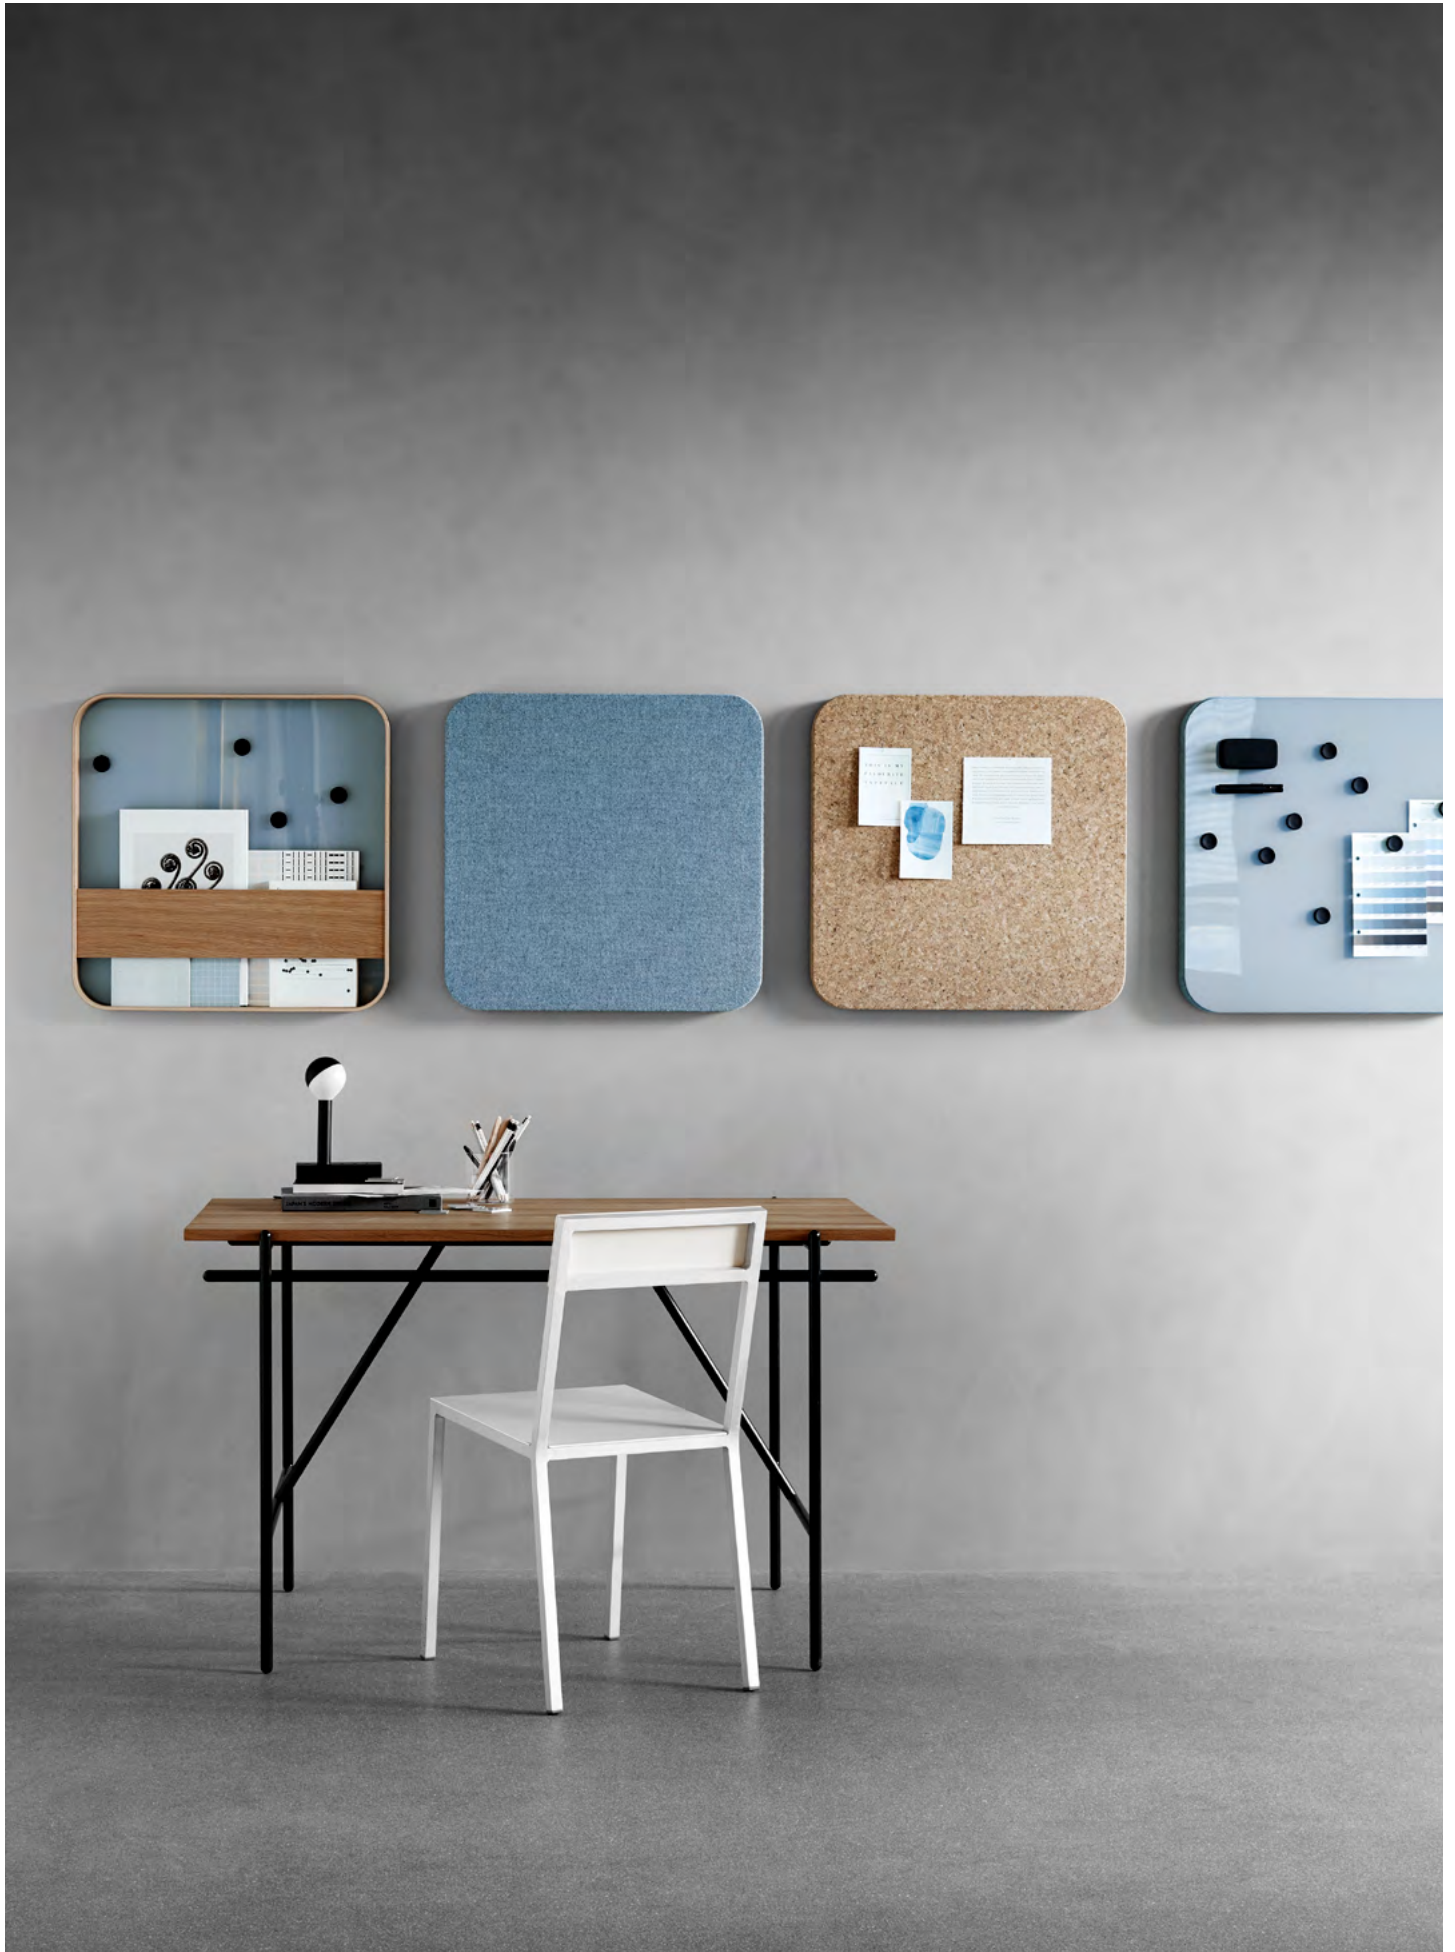

LINTEX / BLOC

BLOC

Square boards with softly rounded corners, combining a variety of materials and functions. Bloc is available as a writing board, noticeboard, sound absorber or a newsstand and can be placed on its own or in larger multifunctional groups. Available in various selected glass/textile combinations, solid cork or with an oak bentwood frame. Designed by HALLEROED and MATTI KLENELL.

Magnetic writing surface
Depth from wall 50 mm
10 standard colour combinations
Tempered, low iron glass
48 mm sound absorbent filling
FSC Mix: FSC-C170086

Article number	Name	Size w x h x d mm	Weight kg
70806-textile	BLOC Textile	600 x 600 x 50	4,8
70806-textile-glass	BLOC Glass	600 x 600 x 50	8,7
70806-C	BLOC Cork	600 x 600 x 50	7,7
70814-glass	BLOC News, Oak	600 x 600 x 50	6,7

Glassboard, textile side
600 x 600 x 50
70806-textile-glass

Sound absorber, textile
600 x 600 x 50
70806-textile

Notice board, solid cork
600 x 600 x 50
70806-cork

Glassboard & news stand
600 x 600 x 50
70814-glass