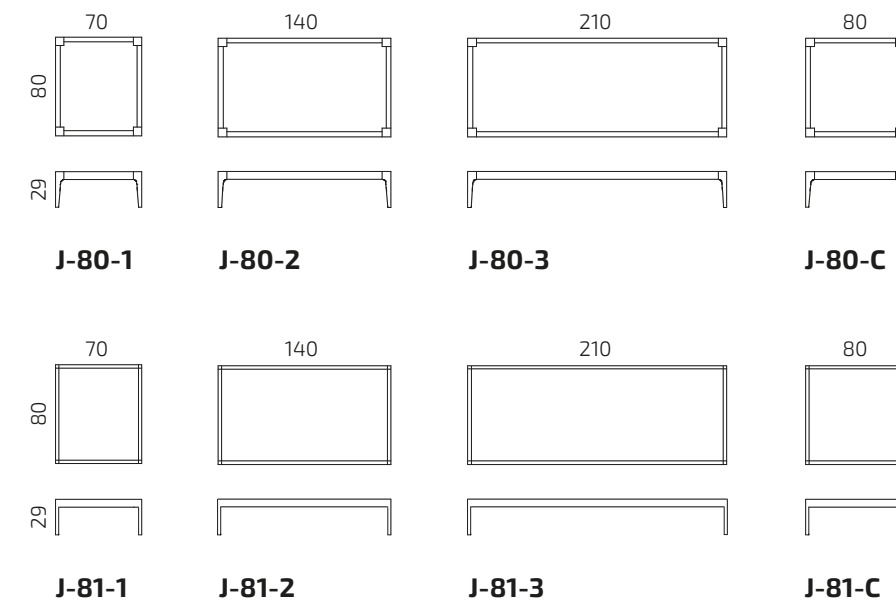

## Example combinations

## Dimensions

Seat depth: with extra pillow 48 cm; without extra pillow 61 cm

### Leg frames

All dimensions provided in centimetres.