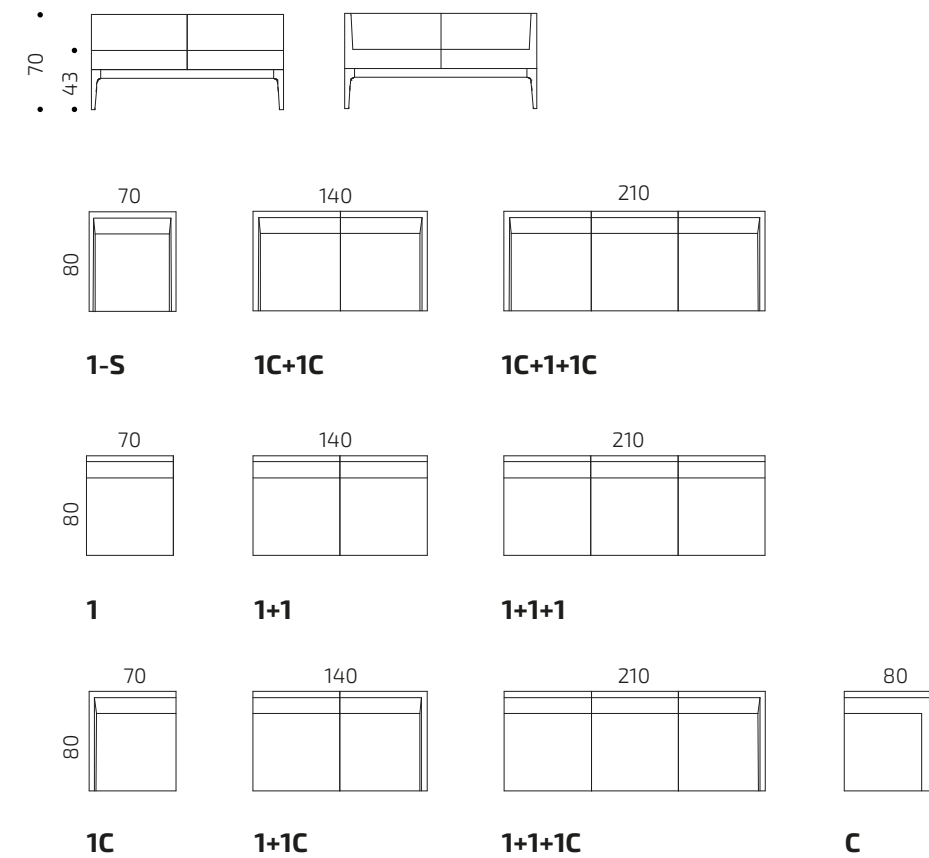

### Plug in options

## Dimensions

Seat depth: with extra pillow 48 cm; without extra pillow 61 cm

### Leg frames

All dimensions provided in centimetres.