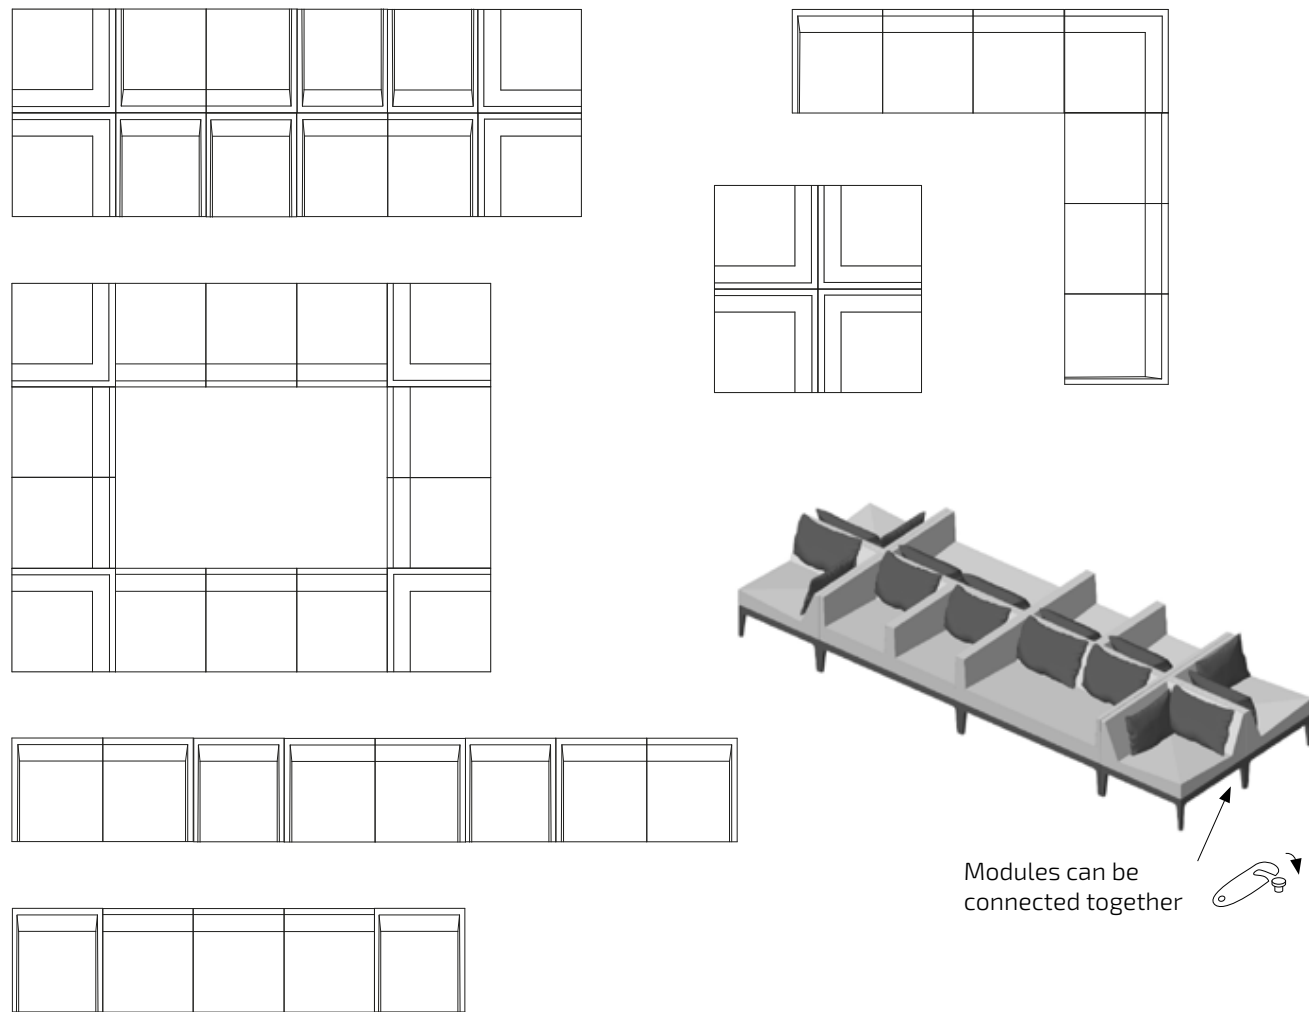

## Dimensions

Seat depth: with extra pillow 48 cm; without extra pillow 61 cm