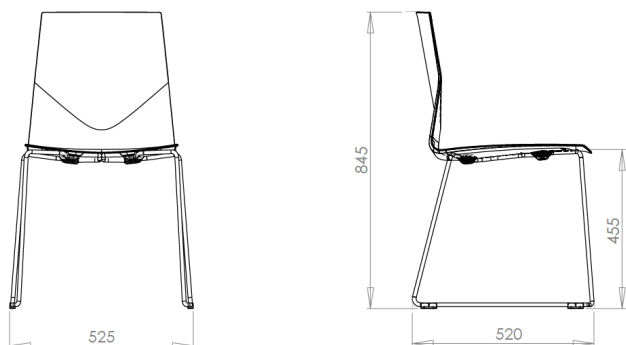

FOUR
DESIGN

AN OCEE
INTERNATIONAL
COMPANY

FourCast[®] 2 Line

DK

Design: Strand + Hvass

1 FourCast2 Line

2 FourCast2 Line armrest

FOUR
DESIGN