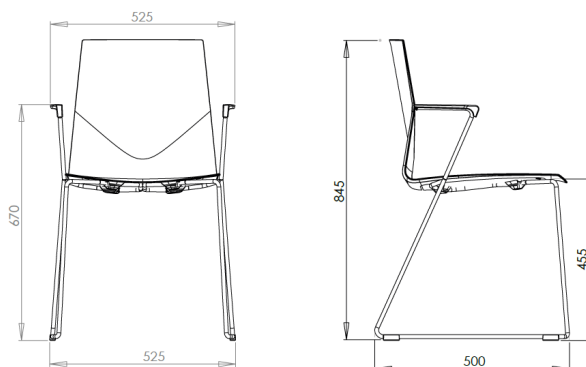

FOUR
DESIGN

AN OCEE
INTERNATIONAL
COMPANY

FourCast[®] 2 Line

DK

Design: Strand + Hvass

1 FourCast2 Line

2 FourCast2 Line armrest

FOUR
DESIGN