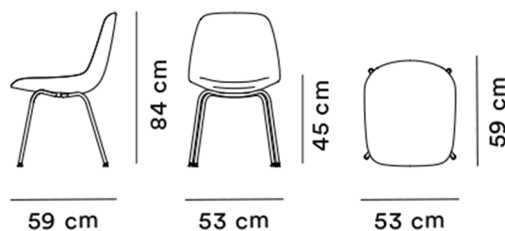

Fredericia