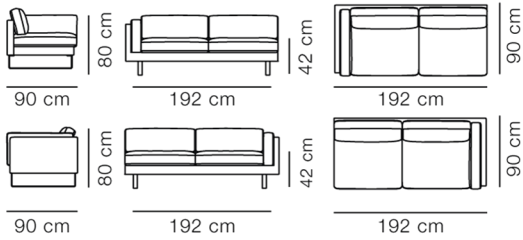

MODEL

8057 - End module, 2 seater 86, Arm L or R

MATERIALS

End module for EJ280 Elements, including cushions and arm in one side. Available in fabric only. The external cover is non-removable. Please specify arm position left or right hand side, facing the sofa.

COUNTRY OF ORIGIN

LT

FABRIC- & LEATHER CONSUMPTION

Fabric: 8 m

DIMENSIONS

Weight: 57 kg

PACKAGING INFORMATION

L: 96 cm, W: 65 cm, H: 177 cm,