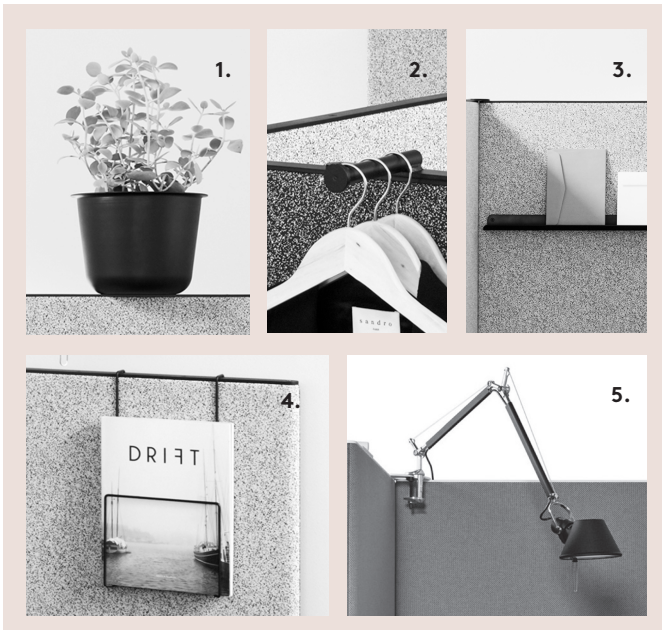

# dB

Design: Thomas Bernstrand

abstracta

# "More space for the individual"

1. **dB Flower pot** - Black or white lacquered steel
2. **dB Coat hanger** - Black or white lacquered steel
3. **dB Magazine holder** - Black or white lacquered steel
4. **dB Pen shelf** - 1400/1600/1800/2000 mm. Black or white lacquered steel.
5. **Artemide Tolomeo lamp** - Black

## Material

Screens with metal base (white or black lacquered).  
Whiteboard with magnetic e3 enamel, cork board or upholstered with fabric.