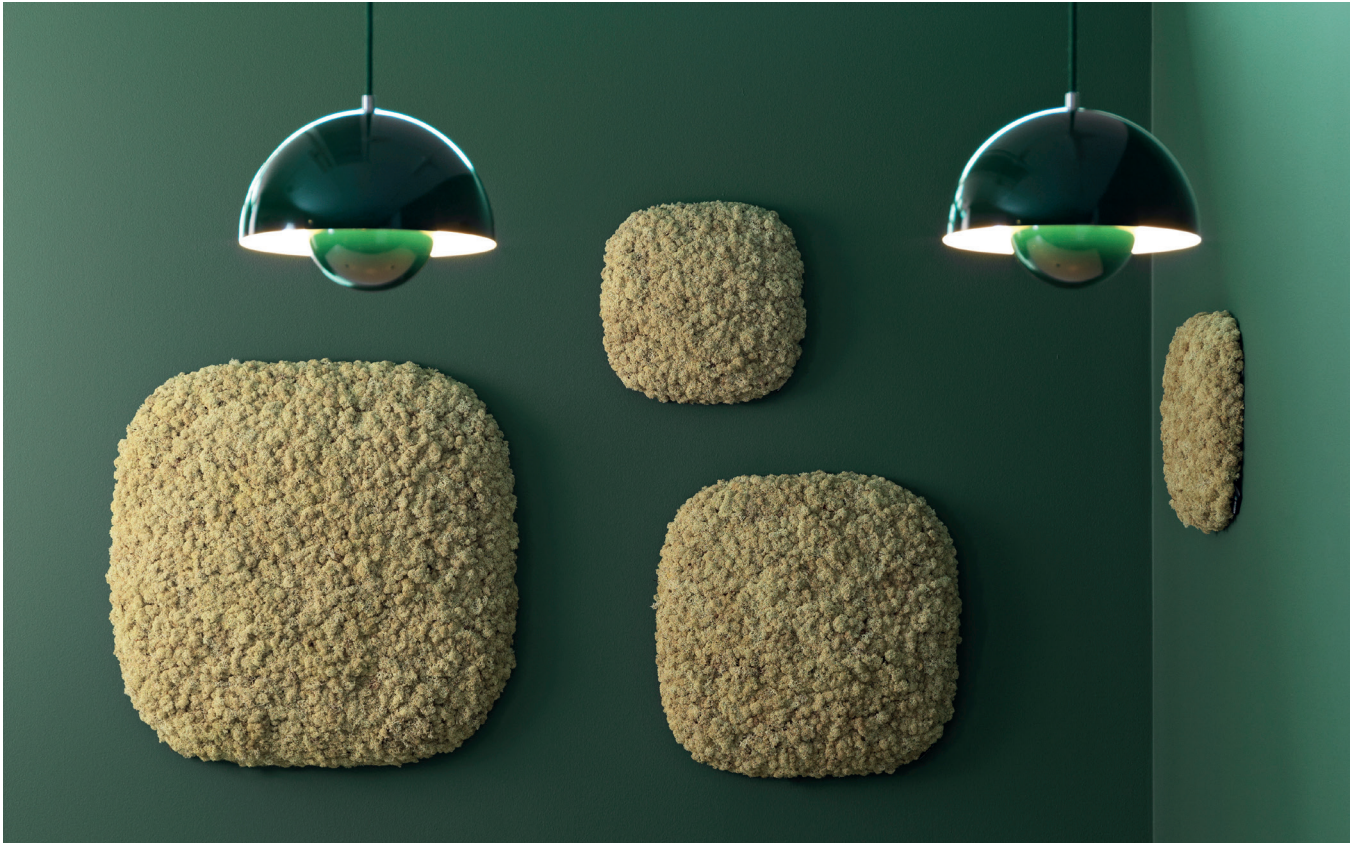

Convex

Combine shapes, sizes & colours

The Nordgröna Convex is made from naturally grown, hand-picked Scandinavian reindeer moss, ideal for absorbing noise from multiple directions. The result is a calmer space where people can relax and focus.

Convex

Combine shapes, sizes & colours

NORDGRÖNA

SHAPES AND SIZES

Shapes: Square, Circle, Squircle and Hexagon
 Sizes: 30 cm (~12 inches), 45 cm (~18 inches), and 60 cm (~24 inches) in diameter.

MAINTENANCE

SPECIFICATION TEXT

Nordgröna sound absorbing reindeer moss panel CONVEX in shape ___ in diameter 60 cm in colour ____. Preserved using sea salts. Colouring resistant to UV light. Noise reduction coefficient of 100%. Mounted with one screw.

PRODUCT TIP

Convex circles in colours moss or apple are most popular!

Natural & authentic

High-class sound absorber

Environmentally friendly

Hypo-allergenic

Fire-resistant

Maintenance-free