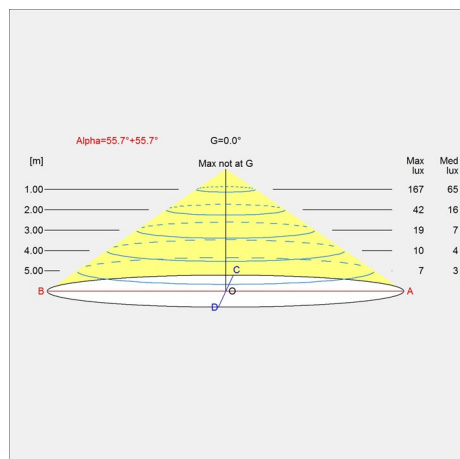

Lysdistributionsdiagram

Cartesian