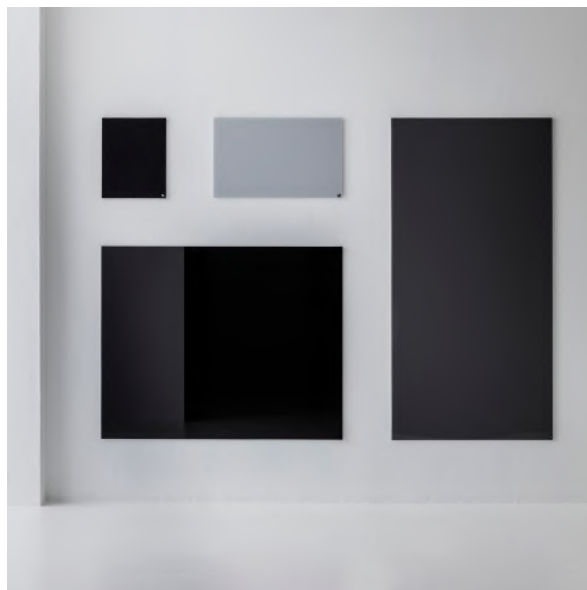

CLASSIC

embracing creative dialogue

CLASSIC

CHAT BOARD® Classic inspires and facilitates creative dialogue between people and minds. Specially designed to help generate, visualise, organise and exchange ideas and information, it provides the perfect finishing touch in any office-, meeting- or breakout space.

The design is sleekly elegant and deceptively simple; each element has a clear function and nothing is superfluous. And the smooth, magnetic glass surface offers the most satisfying writing- and drawing experience you'll ever have. Unrivalled in quality and durability, CHAT BOARD® comes with the added bonus of being easy to clean, helping to give it its long lifespan and making it the definitive replacement for any whiteboard.

Cradle to Cradle Certified™ is a certification mark licensed by the Cradle to Cradle Products Innovation Institute

CHAT BOARD® Classic is made with 4 mm tempered safety glass, in accordance with the highest quality standards, finished with smooth C-edges and 4 mm radius corners. It **can be mounted both horizontally and vertically** on the wall, is easily switched from one orientation to another, and is available in 12 standard sizes and 25 standard colours. In addition, it can be made to order in bespoke sizes, shapes and standard RAL and NCS glass colours.

Steel:

Steel back plate with bent edges

Colour options

Glass: 25 standard colours

Package includes

1 mounting kit

Pure White 14 MTPW

Blush 32 MTBL