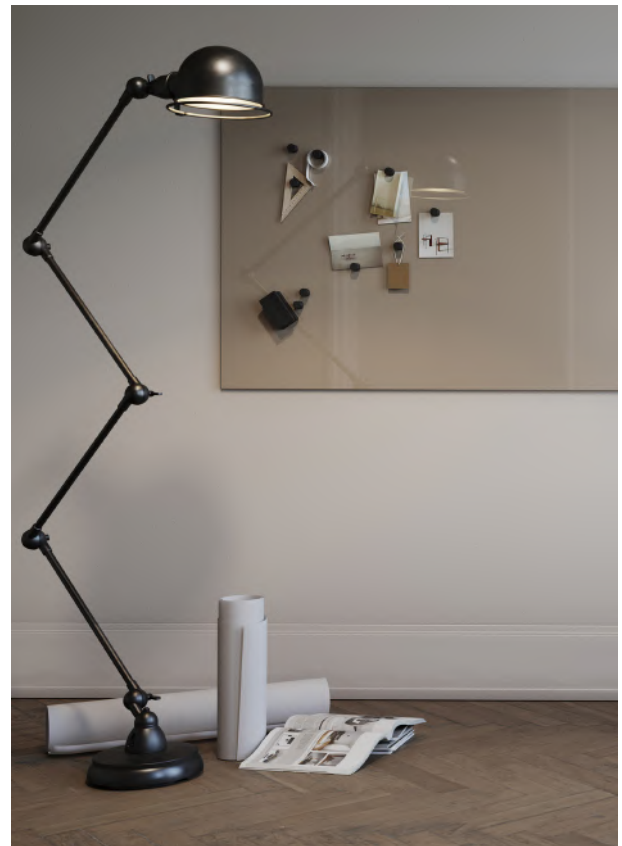

The design is sleekly elegant and deceptively simple; each element has a clear function and nothing is superfluous. And the smooth, magnetic glass surface offers the most satisfying writing- and drawing experience you'll ever have. Unrivalled in quality and durability, CHAT BOARD® comes with the added bonus of being easy to clean, helping to give it its long lifespan and making it the definitive replacement for any whiteboard.

Cradle to Cradle Certified™ is a certification mark licensed by the Cradle to Cradle Products Innovation Institute

CHAT BOARD® Classic is made with 4 mm tempered safety glass, in accordance with the highest quality standards, finished with smooth C-edges and 4 mm radius corners. It **can be mounted both horizontally and vertically** on the wall, is easily switched from one orientation to another, and is available in 12 standard sizes and 25 standard colours. In addition, it can be made to order in bespoke sizes, shapes and standard RAL and NCS glass colours.

Steel:

Steel back plate with bent edges

Colour options

Glass: 25 standard colours

Package includes

1 mounting kit

Pure White 14 MTPW

Blush 32 MTBL