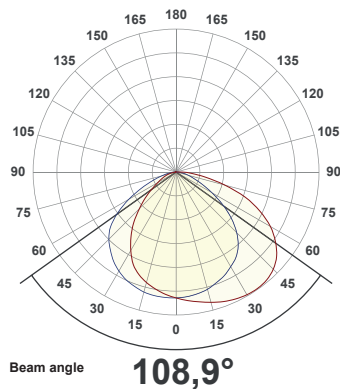

Polar

Footcandles