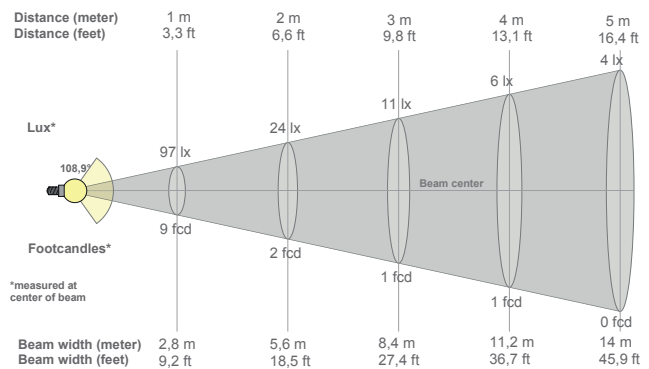

Polar

Footcandles