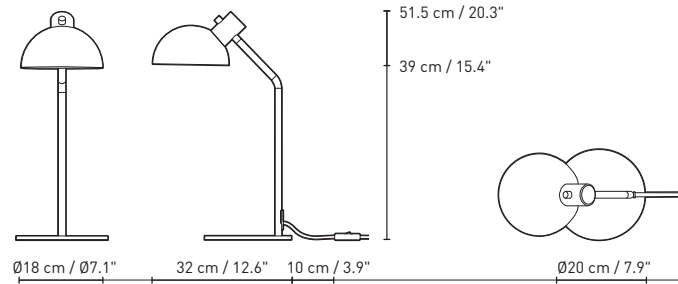

SOCKET: E12, E14 or E17 socket depending on country.

BULB: Not included.

WIRE: 2.5m. black fabric wire with in-line switch.

	Light source socket	Max. watt	Voltage/frequency	Weight kg.	Electric shock protection	Ingress protection
EU/UK	E14	15W	Max. 220-240V/50-60Hz	3 kg.	Class II	IP20
US	E12		120V/60Hz			
JAPAN	E17		100V/50 Hz			

Recommended light source used for measurements:

- Phillips LED
- P45 4.3W E14 220-240V FR
- Warm white
- 4.3W = 40W
- 470 lumen
- 2700K

M0310 | TABLE LAMP

MADS ODGÅRD | 2020

Packaging dimensions	Height mm.	Width mm.	Length mm.	Cbm	Net kg.	Tara kg.	Gross kg.	Cartons
Table lamp	587	400	252	0.06	3.0	1.5	4.5	1/1