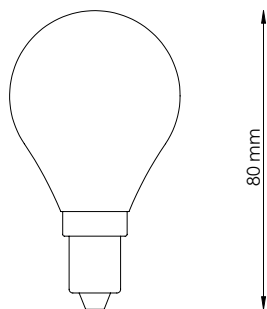

SOCKET: E12, E14 or E17 socket depending on country.

BULB: Not included.

WIRE: 2.5m. black fabric wire with in-line switch.

	Light source socket	Max. watt	Voltage/frequency	Weight kg.	Electric shock protection	Ingress protection
EU/UK	E14	15W	Max. 220-240V/50-60Hz	3 kg.	Class II	IP20
US	E12		120V/60Hz			
JAPAN	E17		100V/50 Hz			

Recommended light source used for measurements:

- Phillips LED
- P45 4.3W E14 220-240V FR
- Warm white
- 4.3W = 40W
- 470 lumen
- 2700K

M0310 | TABLE LAMP

MADS ODGÅRD | 2020

Packaging dimensions	Height mm.	Width mm.	Length mm.	Cbm	Net kg.	Tara kg.	Gross kg.	Cartons
Table lamp	587	400	252	0.06	3.0	1.5	4.5	1/1