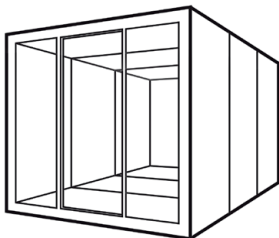

Chatbox

Silent room for 1-12 people

SOFTREND

THE SOFA

Modular silent spaces that change with your needs

BOX 1

Silent room for 1 person

Size Exterior 110 x 229 x 110 cm
 43 x 90 x 43 in
 Interior 90 x 205 x 101 cm
 35 x 81 x 40 in

Weight 370 kg/816 lb

BOX 2

Silent room for up to 4 people

Size Exterior 240 x 229 x 122 cm
 94 x 90 x 48 in
 Interior 220 x 205 x 116 cm
 87 x 81 x 46 in

Weight 670 kg /1477 lb

BOX 4

Silent room for up to 8 people

Size Exterior 240 x 229 x 242 cm
 94 x 90 x 95 in
 Interior 220 x 205 x 236 cm
 87 x 81 x 93 in

Weight 1200 kg /2646 lb

BOX 6

Silent room for up to 12 people

Size Exterior 240 x 229 x 362 cm
 94 x 90 x 143 in
 Interior 220 x 205 x 356 cm
 87 x 81 x 140 in