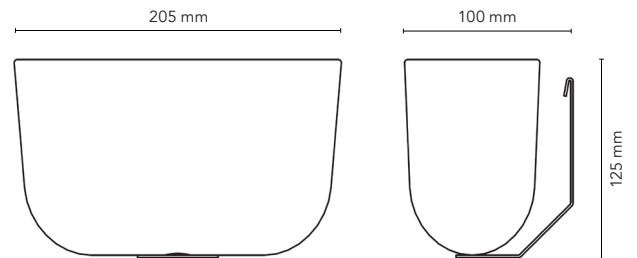

Storage Unit

Item no.	Description	Dimensions	Weight
White		W x H x D mm	kg
SUMAG9003	Storage Unit magnetic pen holder - white	205 x 120 x 95	0.5
SUHAN9003	Storage Unit pen holder with board-/wall ficture - white	205 x 125 x 100	0.5
Black		W x H x D mm	kg
SUMAG9005	Storage Unit magnetic pen holder - black	205 x 120 x 95	0.5
SUHAN9005	Storage Unit pen holder with board-/wall ficture - black	205 x 125 x 100	0.5

ABS & steel

Magnetic

Hanger