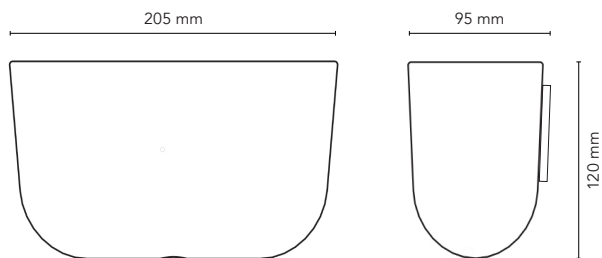

Storage Unit

Item no.	Description	Dimensions	Weight
White		W x H x D mm	kg
SUMAG9003	Storage Unit magnetic pen holder - white	205 x 120 x 95	0.5
SUHAN9003	Storage Unit pen holder with board-/wall ficture - white	205 x 125 x 100	0.5
Black		W x H x D mm	kg
SUMAG9005	Storage Unit magnetic pen holder - black	205 x 120 x 95	0.5
SUHAN9005	Storage Unit pen holder with board-/wall ficture - black	205 x 125 x 100	0.5

ABS & steel

Magnetic

Hanger