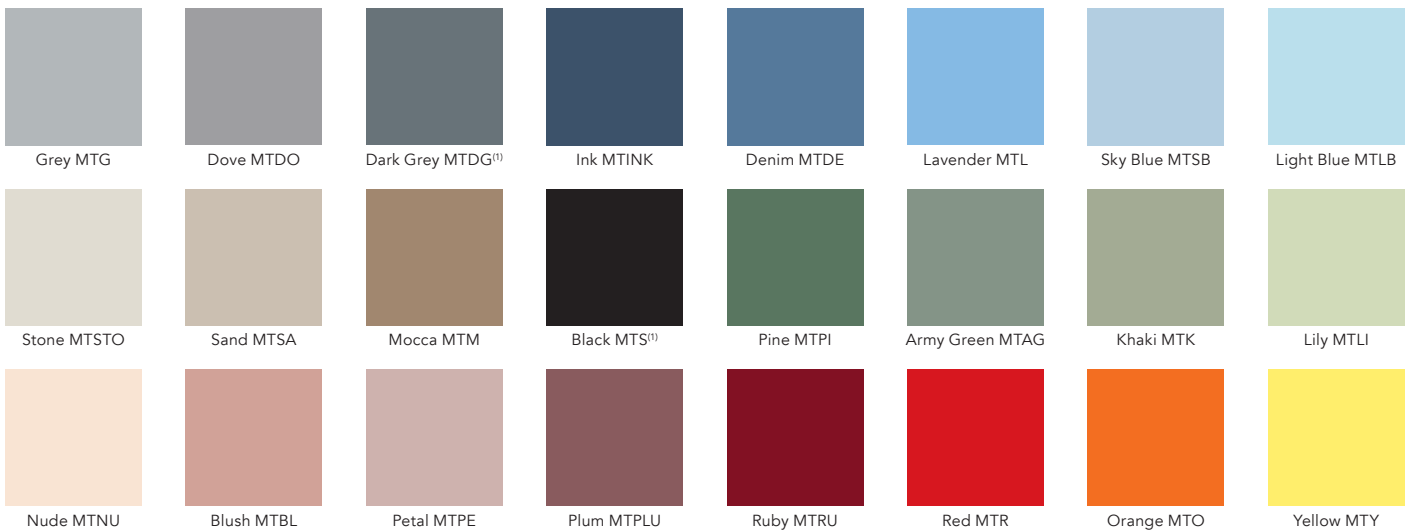

SQUAD

Variants, dimensions & colours

SQUAD Runner

SQUAD Teacher

SQUAD Professor

SQUAD Poet

Please note

Unless otherwise clearly noted, the perforated steel panel will always be on the right-hand side of the glass (front).

Glass

⁽¹⁾we recommend the Basic Kit White

BuzziFelt (optional)

Steel