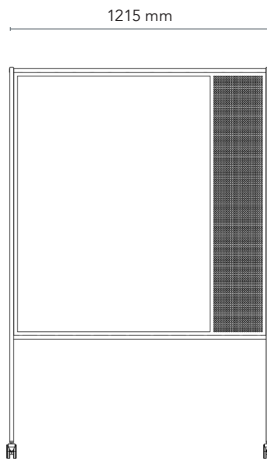

SQUAD Teacher