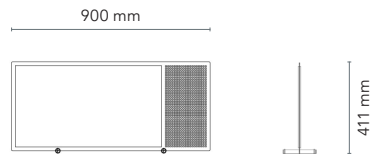

SQUAD

Variants, dimensions & colours

SQUAD Runner

SQUAD Teacher

SQUAD Professor

SQUAD Poet

Please note

Unless otherwise clearly noted, the perforated steel panel will always be on the right-hand side of the glass (front).

Glass

⁽¹⁾we recommend the Basic Kit White

BuzziFelt (optional)

Steel