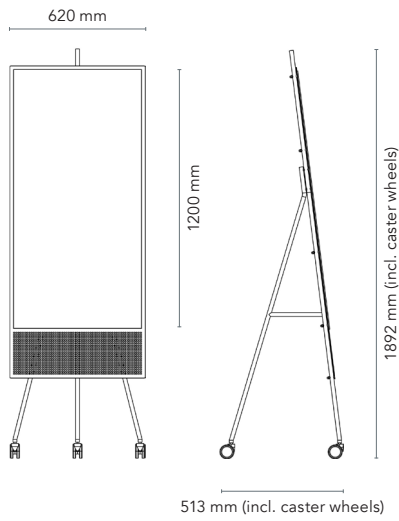

SQUAD

Variants, dimensions & colours

SQUAD Runner