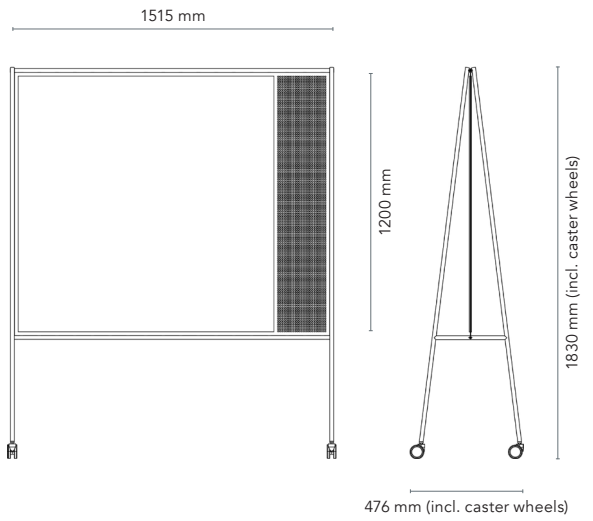

SQUAD Professor