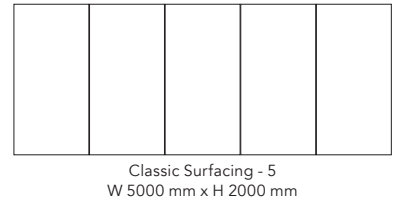

⁽¹⁾we recommend the Basic Kit White

Classic

Sizes & orientation

800 mm x 500 mm / 500 mm x 800 mm

695 mm x 695 mm

900 mm x 700 mm / 700 mm x 900 mm

1200 mm x 585 mm / 585 mm x 1200 mm

1500 mm x 600 mm / 600 mm x 1500 mm

1200 mm x 900 mm / 900 mm x 1200 mm

1000 mm x 1000 mm

1500 mm x 1000 mm / 1000 mm x 1500 mm

2000 mm x 1000 mm / 1000 mm x 2000 mm

1200 mm x 1200 mm

1500 mm x 1200 mm / 1200 mm x 1500 mm

2000 mm x 1200 mm / 1200 mm x 2000 mm

2400 mm x 1200 mm / 1200 mm x 2400 mm

Please note

Unless otherwise clearly noted on the purchase order, the boards will be delivered with a hanging rail for horizontal mounting.
This can be easily cut shorter for vertical mounting if needed.

Classic Surfacing ^{NEW}

Item no.	Description	Dimensions	Weight
		(Vertically mounted)	Total
		W x H mm	kg
MTSURF2	Classic Surfacing - 2 magnetic glass boards	2000 x 2000	72.0
MTSURF3	Classic Surfacing - 3 magnetic glass boards	3000 x 2000	108.0
MTSURF4	Classic Surfacing - 4 magnetic glass board	4000 x 2000	144.0
MTSURF5	Classic Surfacing - 5 magnetic glass board	5000 x 2000	180.0
Mounting kits are included Add accessories with a Basic Kit for each board (only available for purchase with a main CHAT BOARD® product):		Total depth (glass front to wall surface): 16 mm (+/- 1 mm)	
KITBLACK	Basic kit Black	1 Black Marker Pen, 3 Chrome Magnets	
KITWHITE	Basic kit White	1 White Neon Marker Pen, 3 Chrome Magnets	