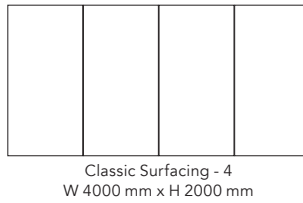

⁽¹⁾we recommend the Basic Kit White

Classic

Sizes & orientation

800 mm x 500 mm / 500 mm x 800 mm

695 mm x 695 mm

900 mm x 700 mm / 700 mm x 900 mm

1200 mm x 585 mm / 585 mm x 1200 mm

1500 mm x 600 mm / 600 mm x 1500 mm

1200 mm x 900 mm / 900 mm x 1200 mm

1000 mm x 1000 mm

1500 mm x 1000 mm / 1000 mm x 1500 mm

2000 mm x 1000 mm / 1000 mm x 2000 mm

1200 mm x 1200 mm

1500 mm x 1200 mm / 1200 mm x 1500 mm

2000 mm x 1200 mm / 1200 mm x 2000 mm

2400 mm x 1200 mm / 1200 mm x 2400 mm

Please note

Unless otherwise clearly noted on the purchase order, the boards will be delivered with a hanging rail for horizontal mounting.
This can be easily cut shorter for vertical mounting if needed.

Classic Surfacing ^{NEW}

Item no.	Description	Dimensions	Weight
		(Vertically mounted)	Total
		W x H mm	kg
MTSURF2	Classic Surfacing - 2 magnetic glass boards	2000 x 2000	72.0
MTSURF3	Classic Surfacing - 3 magnetic glass boards	3000 x 2000	108.0
MTSURF4	Classic Surfacing - 4 magnetic glass board	4000 x 2000	144.0
MTSURF5	Classic Surfacing - 5 magnetic glass board	5000 x 2000	180.0
Mounting kits are included Add accessories with a Basic Kit for each board (only available for purchase with a main CHAT BOARD® product):		Total depth (glass front to wall surface): 16 mm (+/- 1 mm)	
KITBLACK	Basic kit Black	1 Black Marker Pen, 3 Chrome Magnets	
KITWHITE	Basic kit White	1 White Neon Marker Pen, 3 Chrome Magnets	