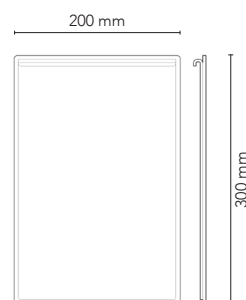

CHAT BOARD® CAVE is made with black stained ash, powder coated aluminium and steel (Jet Black RAL 9005), as well as BuzziFelt (100% recycled P.E.T. felt), in the choice of 5 different colours. The Sketch Boards are made with 4 mm tempered safety glass, in accordance with the highest quality standards, finished with smooth C-edges and 4 mm radius corners. They come in 25 standard glass colours and can also be made to order in bespoke standard RAL and NCS glass colours.

Please contact our head office with any special requests: info@chat-board.dk

Item no.	Product	Description	Dimensions	Weight
			W x H x D mm	kg
CBCAVE	CAVE	transport and display module - includes 4 x Sketch Board	312 x 350 x 127	2.6
				5.5
CBSB2030	Sketch Board	hand-held, writable glass board with built-in display function - extra board	200 x 300	0.73

OPTIONAL add Matt glass to Sketch Board

Design

Salto & Sigsgaard, 2018

Materials

CAVE

Black stained ash
Powder coated aluminium (RAL 9005 Jet Black)
Powder coated steel (RAL 9005 Jet Black)
6 mm 100% recycled P.E.T. felt, BuzziFelt by BuzziSpace

Sketch Boards

4 mm tempered safety glass according to highest quality standards, finished with unpolished, C-shaped edges and 4 mm radius corners
The glass surface is writable
ABS backing

Colour options

Glass: 25 standard colours
BuzziFelt: 5 standard colours

Sketch Board