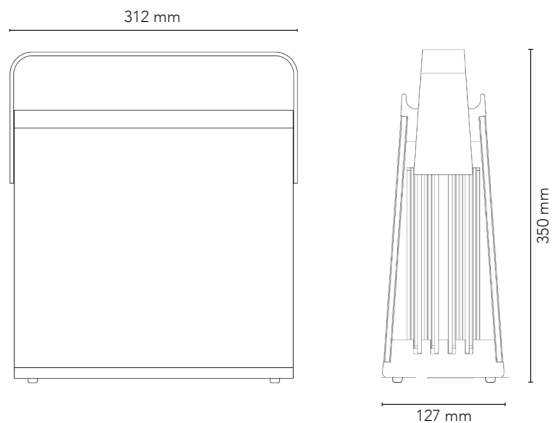

CHAT BOARD® CAVE is made with black stained ash, powder coated aluminium and steel (Jet Black RAL 9005), as well as BuzziFelt (100% recycled P.E.T. felt), in the choice of 5 different colours. The Sketch Boards are made with 4 mm tempered safety glass, in accordance with the highest quality standards, finished with smooth C-edges and 4 mm radius corners. They come in 25 standard glass colours and can also be made to order in bespoke standard RAL and NCS glass colours.

Please contact our head office with any special requests: info@chat-board.dk

Item no.	Product	Description	Dimensions	Weight
			W x H x D mm	kg
CBCAVE	CAVE	transport and display module - includes 4 x Sketch Board	312 x 350 x 127	2.6
				5.5
CBSB2030	Sketch Board	hand-held, writable glass board with built-in display function - extra board	200 x 300	0.73

OPTIONAL add Matt glass to Sketch Board

Design

Salto & Sigsgaard, 2018

Materials

CAVE

Black stained ash
Powder coated aluminium (RAL 9005 Jet Black)
Powder coated steel (RAL 9005 Jet Black)
6 mm 100% recycled P.E.T. felt, BuzziFelt by BuzziSpace

Sketch Boards

4 mm tempered safety glass according to highest quality standards, finished with unpolished, C-shaped edges and 4 mm radius corners
The glass surface is writable
ABS backing

Colour options

Glass: 25 standard colours
BuzziFelt: 5 standard colours

CAVE