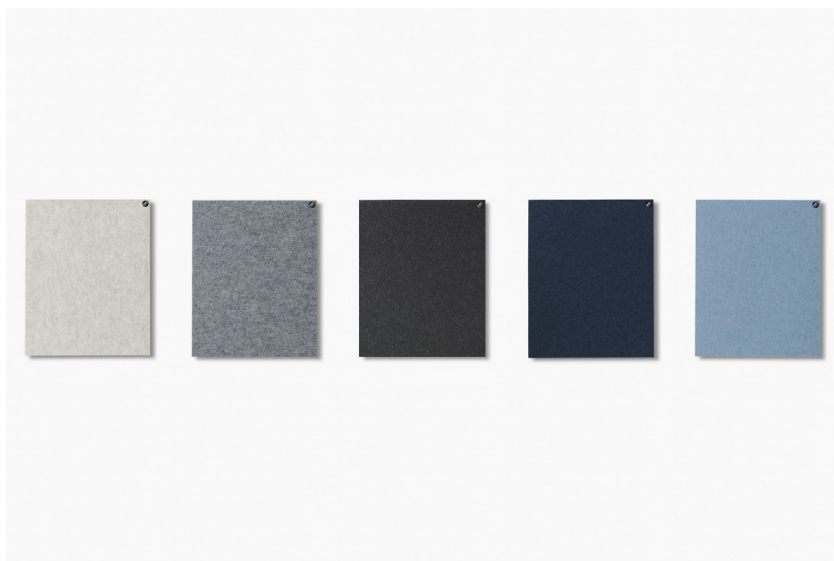

BUZZIFELT

embracing creative dialogue

BUZZIFELT

CHAT BOARD® BuzziFelt is our wall-mounted, magnetic, felt-covered pinboard. Made with 6 mm 100% recycled P.E.T. felt it is also a sound-dampening panel, making it the ideal companion for our wall-mounted glass boards.

Combined with e.g. CHAT BOARD® Classic these felt-covered panels can help turn any office wall into an ultra functional, multi-textured and dynamic surface.

CHAT BOARD® BuzziFelt **can be mounted both horizontally and vertically** on the wall and is available in 12 standard sizes and 5 standard colours. In addition, it can be made to order in bespoke sizes, shapes and colours.

Total depth (felt front to wall surface):
18 mm (+/- 1 mm)

Design

Josefine Honoré & Hans Henning Jensen

Materials

Felt:

6 mm 100% recycled P.E.T. felt, BuzziFelt by BuzziSpace

The felt surface is both magnetic and pinnable

Steel:

Steel back plate with bent edges

Colour options

Felt: 5 standard colours

Package includes

1 mounting kit

63 Off White

67 Stone Grey