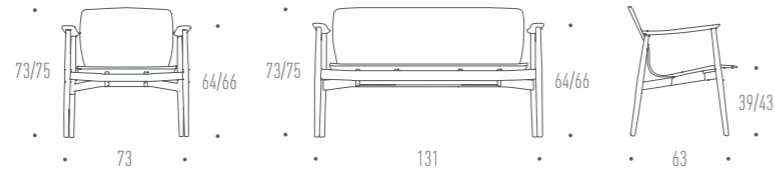

BUTTERFLY CLASSIC LOUNGE & BUTTERFLY CLASSIC SOFA

Designer: (2018) Niels Gammelgaard

MO 5369, MO 5379 / MO 5381, MO 5391

Den lave højde og det brede sæde giver stolen såvel som sofaen en enestående komfort kombineret med det enkle og smukke design med en retroinspireret ramme. Forankret i nordisk designtradition.

The low height and wide seat give the chair as well as the sofa an exceptional comfort, combined with the simple and beautiful design with a traditional retro inspired frame. Rooted in Nordic design tradition.