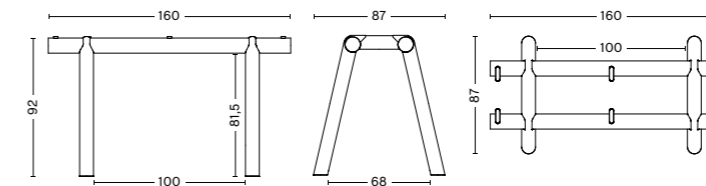

PLUG TYPE J (CH++)

CH, JO, LI, MG, MV, RW

PLUG TYPE K (DK++)

BD, DK, FO, GL, GN, MG, MV, SN, VC

PLUG TYPE L (IT++)

CL, ER, ET, IT, MV, SM, SY, UY

DIMENSIONS

BOA TABLE FRAME
Width 160 cm
Depth 77,5 cm
Height 72,5 cm

BOA TABLE FRAME
Width 160 cm
Depth 87 cm
Height 92 cm

BOA TABLE FRAME
Width 160 cm
Depth 91,5 cm
Height 102 cm

BOA TABLE | FRAME

Designed with sustainability in mind, Boa's tubular frame is made entirely from Hydro CIRCAL aluminium, a recycled aluminium made from a minimum of 75% recycled post-consumer scrap, which is extruded in Denmark using renewable energy. The lightweight material and innovative folding technique give Boa a lightness and agility rarely seen in tables used in professional environments, making it easy to assemble and move around. Supplementary power supply and cable storage accessories extend the table's functionality for use in the workspace, while multiple size and colour options offer versatile design possibilities.