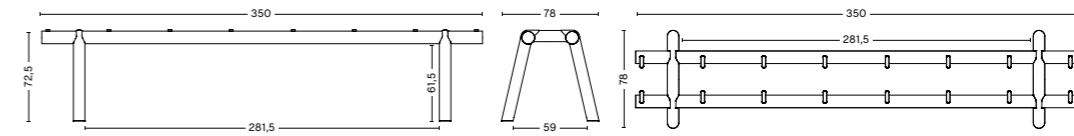

BOA TABLE FRAME
Width 350 cm
Depth 78 cm
Height 72,5 cm