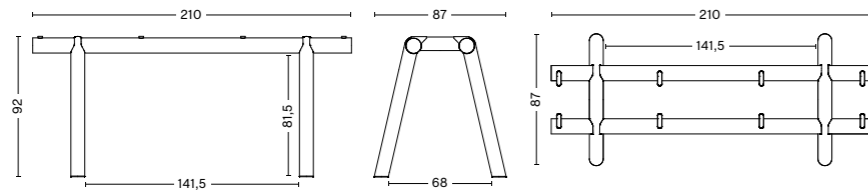

BOA TABLE FRAME
Width 160 cm
Depth 87 cm
Height 92 cm

BOA TABLE FRAME
Width 160 cm
Depth 91,5 cm
Height 102 cm

BOA TABLE | FRAME

Designed with sustainability in mind, Boa's tubular frame is made entirely from Hydro CIRCAL aluminium, a recycled aluminium made from a minimum of 75% recycled post-consumer scrap, which is extruded in Denmark using renewable energy. The lightweight material and innovative folding technique give Boa a lightness and agility rarely seen in tables used in professional environments, making it easy to assemble and move around. Supplementary power supply and cable storage accessories extend the table's functionality for use in the workspace, while multiple size and colour options offer versatile design possibilities.

- L220 x W110 cm | Plywood tabletop 40 kg
- L220 x W110 cm | Glass tabletop 60 kg
- L280 x W110 cm | Plywood tabletop 50 kg
- L280 x W110 cm | Glass tabletop 80 kg
- L280 x W128 cm | Plywood tabletop 55 kg
- L350 x W110 cm | Plywood tabletop 60 kg
- L350 x W128 cm | Plywood tabletop 60 kg
- L420 x W110 cm | Plywood tabletop 80 kg
- L420 x W128 cm | Plywood tabletop 85 kg

BOA TABLE FRAME
 Width 210 cm
 Depth 78 cm
 Height 72,5 cm

BOA TABLE FRAME
 Width 350 cm
 Depth 78 cm
 Height 72,5 cm

BOA TABLE FRAME
 Width 210 cm
 Depth 87 cm
 Height 92 cm

BOA TABLE FRAME
 Width 350 cm
 Depth 103 cm
 Height 72,5 cm