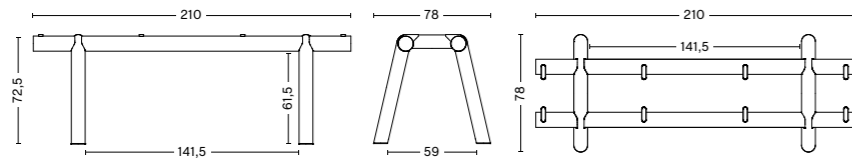

BOA TABLE FRAME
Width 210 cm
Depth 78 cm
Height 72,5 cm