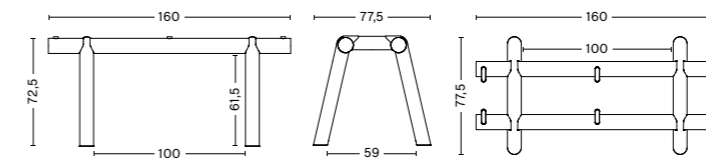

PLUG TYPE J (CH++)

CH, JO, LI, MG, MV, RW

PLUG TYPE K (DK++)

BD, DK, FO, GL, GN, MG, MV, SN, VC

PLUG TYPE L (IT++)

CL, ER, ET, IT, MV, SM, SY, UY

DIMENSIONS

BOA TABLE FRAME
Width 160 cm
Depth 77,5 cm
Height 72,5 cm

BOA TABLE FRAME
Width 160 cm
Depth 87 cm
Height 92 cm

BOA TABLE FRAME
Width 160 cm
Depth 91,5 cm
Height 102 cm

BOA TABLE | FRAME

Designed with sustainability in mind, Boa's tubular frame is made entirely from Hydro CIRCAL aluminium, a recycled aluminium made from a minimum of 75% recycled post-consumer scrap, which is extruded in Denmark using renewable energy. The lightweight material and innovative folding technique give Boa a lightness and agility rarely seen in tables used in professional environments, making it easy to assemble and move around. Supplementary power supply and cable storage accessories extend the table's functionality for use in the workspace, while multiple size and colour options offer versatile design possibilities.