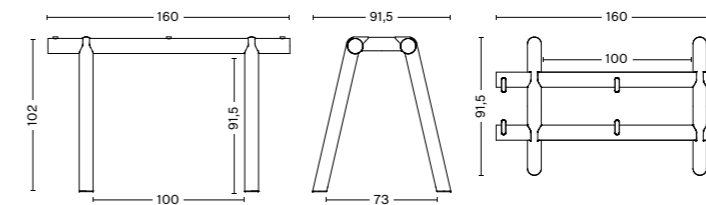

PLUG TYPE J (CH++)

CH, JO, LI, MG, MV, RW

PLUG TYPE K (DK++)

BD, DK, FO, GL, GN, MG, MV, SN, VC

PLUG TYPE L (IT++)

CL, ER, ET, IT, MV, SM, SY, UY

DIMENSIONS

BOA TABLE FRAME
Width 160 cm
Depth 77,5 cm
Height 72,5 cm

BOA TABLE FRAME
Width 160 cm
Depth 87 cm
Height 92 cm

BOA TABLE FRAME
Width 160 cm
Depth 91,5 cm
Height 102 cm

BOA TABLE | FRAME

Designed with sustainability in mind, Boa's tubular frame is made entirely from Hydro CIRCAL aluminium, a recycled aluminium made from a minimum of 75% recycled post-consumer scrap, which is extruded in Denmark using renewable energy. The lightweight material and innovative folding technique give Boa a lightness and agility rarely seen in tables used in professional environments, making it easy to assemble and move around. Supplementary power supply and cable storage accessories extend the table's functionality for use in the workspace, while multiple size and colour options offer versatile design possibilities.