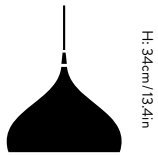

Material

Lacquered aluminium with 4 meter pvc cord

Production process

The shade is spun into shape from a single sheet of aluminium

Dimensions

Ø: 25cm/9.8in, H: 45cm/17.7in

Packaging dimensions

H: 52.0cm/20.5in, W: 32.0cm/12.6in,
D: 32.0cm/12.6in

→ Stock item

Matt Dark Grey
Matt Black

Related products

BH2

→ Matt Dark Grey

→ Matt Black

&Tradition[®]

H: 34cm / 13.4in

Shade Ø: 40cm / 15.7in

Spinning^{BH2} Benjamin Hubert 2010

Product category

Pendant

Environment

Indoor

Material

Lacquered aluminium with pvc cord

Production process

The shade is spun into shape from a single sheet of aluminium

Dimensions

Ø: 40cm / 15.7in, H: 34cm / 13.4in

Packaging dimensions

H: 41.0cm / 16.1in, W: 49.0cm / 19.3in,
D: 49.0cm / 19.9in