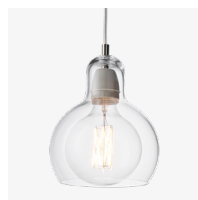

→ Clear & clear PVC cord