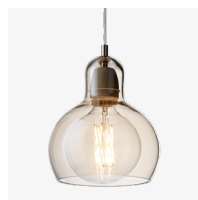

Mega Bulb ^{SR2}

Sofie Refer

2006

Shade Ø: 18cm / 7.1in

Mega Bulb^{SR2}

Sofie Refer

2006

Product category

Pendant

Environment

Indoor

Material

Mouth blown glass, porcelain lamp holder, pvc or fabric cord.

Production process

The glass shade is mouth-blown and handcrafted.

Dimensions

Gold & Fabric cord

→ Clear & clear PVC cord

Clear & Fabric cord

→ Silver & PVC cord

→ Silver & Fabric cord

→ Gold & clear PVC cord

→ Gold & Fabric cord

&Tradition[®]