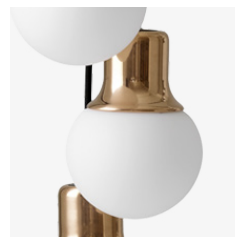

#### Material

Marble or brass, white satinized opal glass, fabric cord.

#### Production process

The body of the pendant is made from milled and polished marble or spun and polished brass. The glass shade is made from mouth-blown and satinized opal glass.

#### → Stock item

Nero Marquina Marble  
Brass

#### Related products

NA6

→ Nero Marquina Marble

→ Brass