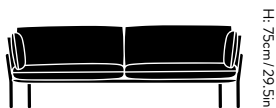

Cloud LN3.2

Luca Nichetto

2015

D: 84cm / 33in , L: 220cm / 86.5in  
Seating D: 61cm / 24in  
Seating H: 40cm / 15.7in

H: 75cm / 29.5in

#### Dimensions

H: 75cm / 29.5in, D: 84cm / 33in, L: 220cm / 86.5in  
Seating H: 40cm / 15.7in, Seating D: 61cm / 24in,  
Armrest height: 74cm / 29.1in