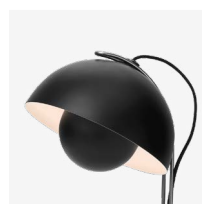

Flowerpot^{VP4}
Verner Panton
1968

Flowerpot^{VP4} Verner Panton 1968

Product category

Table Lamp

Environment

Indoor

Material

Lacquered steel with 2 meter clear PVC cord.

Production process

The two shades are made from deep drawn metal.

Dimensions

Shade: Ø:23cm / 9.1in, H: 35.9cm/14.1in

Packaging dimensions

H:38.5cm / 15.2in, W:23.0cm / 9.1in,
D:23.5cm / 9.3in

Colli quantity

Related products

→ Matt White

→ Matt Black

→ Chrome-plated

&Tradition[®]