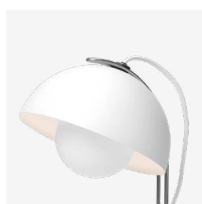

Flowerpot^{VP4}
Verner Panton
1968

Flowerpot^{VP4} Verner Panton 1968

Product category

Table Lamp

Environment

Indoor

Material

Lacquered steel with 2 meter clear PVC cord.

Production process

The two shades are made from deep drawn metal.

Dimensions

Shade: Ø:23cm / 9.1in, H: 35.9cm/14.1in

Packaging dimensions

H:38.5cm / 15.2in, W:23.0cm / 9.1in,
D:23.5cm / 9.3in

Colli quantity

Related products

→ Matt White

→ Matt Black

→ Chrome-plated

&Tradition[®]