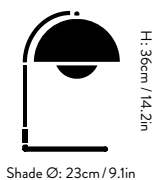

Flowerpot^{VP4}
Verner Panton
1968

Flowerpot^{VP4} Verner Panton 1968

Product category

Table Lamp

Environment

Indoor

Material

Lacquered steel with 2 meter clear PVC cord.

Production process

The two shades are made from deep drawn metal.

Dimensions

Shade: Ø:23cm / 9.1in, H: 35.9cm/14.1in

Packaging dimensions

H:38.5cm / 15.2in, W:23.0cm / 9.1in,
D:23.5cm / 9.3in

Colli quantity

CE, IP20, Class II

Cord length

200cm/78.7in

Cleaning Instructions

Clean with soft dry cloth. Always switch off the electricity supply before cleaning.

→ **Stock item**
Matt Black
Matt White
Chrome-plated
Due to variation in material, a slight tone difference may occur.