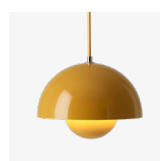

Flowerpot^{VP2} Verner Panton 1968

Product category

Pendant

Environment

Indoor

Material

Lacquered metal with 3 meter fabric cord.

Production process

The two shades are made from deep drawn metal.

Dimensions

Ø: 50cm / 19.7in, H: 36cm / 14.2in

Packaging dimensions

H: 31cm / 12.2in, W: 53.0cm / 20.9in,
D: 53.0cm / 20.9in

Colli quantity

1 pc

Weight

Product: 3.40 kg. / Incl. packaging: 5.4 kg.

Voltage

220-240V - 50Hz

Light source

E27 Max 40 Watt. Bulb is not included.

Certifications

CE, IP20, Class II

Canopy

Included

Cord length

300cm / 118.1in

Cleaning Instructions

Clean with soft dry cloth. Always switch off the electricity supply before cleaning.

→ Stock item

Dark Green, Mustard, Red Brown, Light Blue, Grey Beige, Matt Light Grey, White, Matt White, Matt Black.

Related products

→ Mustard