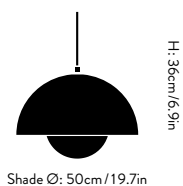

Flowerpot^{VP2} Verner Panton 1968

Product category

Pendant

Environment

Indoor

Material

Lacquered metal with 3 meter fabric cord.

Production process

The two shades are made from deep drawn metal.

Dimensions

Ø: 50cm / 19.7in, H: 36cm / 14.2in

Packaging dimensions

H: 31cm / 12.2in, W: 53.0cm / 20.9in,
D: 53.0cm / 20.9in

Colli quantity

1 pc

Weight

Product: 3.40 kg. / Incl. packaging: 5.4 kg.

Voltage

220-240V - 50Hz

Light source

E27 Max 40 Watt. Bulb is not included.

Certifications

CE, IP20, Class II

Canopy

Included

Cord length

300cm / 118.1in

Cleaning Instructions

Clean with soft dry cloth. Always switch off the electricity supply before cleaning.

→ Stock item

Dark Green, Mustard, Red Brown, Light Blue, Grey Beige, Matt Light Grey, White, Matt White, Matt Black.

Related products