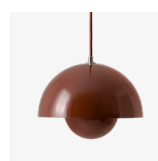

Flowerpot<sup>VP2</sup>  
Verner Panton  
1968

# Flowerpot<sup>VP2</sup> Verner Panton 1968

## → Stock item

Dark Green, Mustard, Red Brown, Light Blue, Grey Beige, Matt Light Grey, White, Matt White, Matt Black.

## Related products

→ Dark Green

→ Mustard

→ Red Brown

→ Light Blue

→ Grey Beige

→ Matt Light Grey

→ White