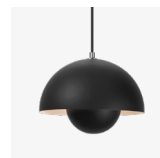

→ Light Blue

→ Matt Black