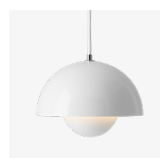

Flowerpot<sup>VP2</sup>  
Verner Panton  
1968

# Flowerpot<sup>VP2</sup> Verner Panton 1968

## → Stock item

Dark Green, Mustard, Red Brown, Light Blue, Grey Beige, Matt Light Grey, White, Matt White, Matt Black.

## Related products

→ Dark Green

→ Mustard

→ Red Brown

→ Light Blue

→ Grey Beige

→ Matt Light Grey

→ White