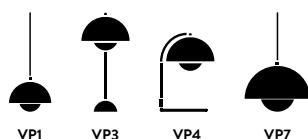

Related products

→ Dark Green