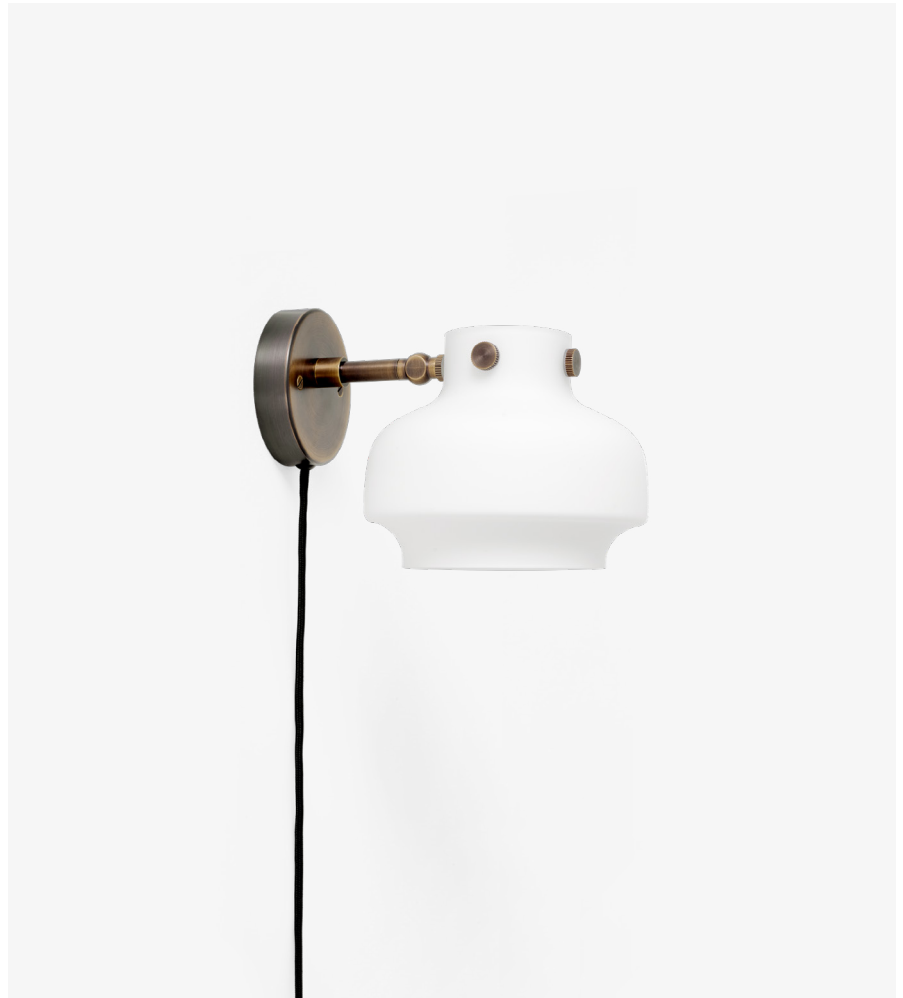

Copenhagen <sup>SC54</sup>  
Space Copenhagen  
2018

Base Ø: 9cm / 3.54in

W: 22cm / 8.7in  
Ø: 16cm / 6.3in

# Copenhagen<sup>SC54</sup> Space Copenhagen 2018

**Product category**  
Wall lamp

**Environment**  
Indoor

**Material**  
Mouth blown satinized opal glass & bronzed brass with pvc cord.

**Production process**  
The lamp shade is made from mouth blown opal glass and the base and stem are made from from bronzed brass.

**Dimensions**  
Glass shade: Ø: 16 cm / 6.3 in, H: 12.5 cm / 4.92 in  
Base: Ø. 9 cm / 3.54 in, H: 10 cm / 3.93 in  
W: 22cm / 8.7in

**Packaging dimensions**  
H: 33 cm / 12.9in, W: 20.5 cm / 8in, D: 20.5 cm / 8in

## Related products

SC6

SC7

SC8

SC13

SC14

SC15

SC16