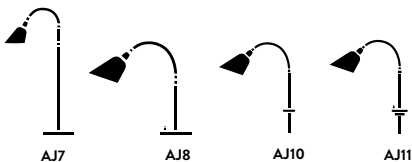

Bellevue ^{AJ9}
Arne Jacoben
1929

H:30cm / 11.8in

Shade: 16.7cm / 6.6in
Wall Mount: Ø:8.5cm / 3.3in

Bellevue^{AJ9}

Arne Jacobsen

1929

Product category
Wall lamp

Environment
Indoor

Material
Satin polished brass or satin polished brass with lacquered aluminium and steel, 2 meter fabric cord. On-off switch on wall mount base.

Production process
The shade is spun into its distinct shape from a single piece of metal.

Dimensions
Wall Mount: Ø:8.5cm / 3.3in.
Lamp: D:28cm / 11.in, W:16.5cm / 6.5in, H: 30cm / 11.8in.
Shade: 16.7cm / 6.6in.

Packaging dimensions
H:27cm / 10.6in, W:50cm / 19.7in, D:21cm / 8.3in.

Colli quantity
1 pc

→ **Stock item**
Brass, Black & Brass, Black & Steel, White & Brass.

→ Brass

→ Black & Brass

→ Black & Steel

→ White & Brass

Related products

&Tradition[®]