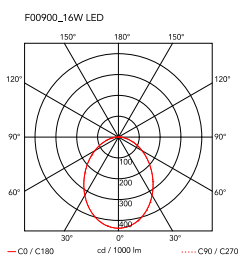

Aim

by Ronan & Erwan Bouroullec , 2013

Suspended light fitting. Body in varnished aluminium sheet, shade in photo-etched optical polycarbonate. Internal reflector in photo-etched ABS. Orientable body. Powered directly from mains. The LED can be dimmed with a «Triac for Led» dimmer approved by Flos. Flos does not respond in case of wrong electrical connection system installations. The cable has a useful length of 9 meters and thus the lamp can be suspended 3 meters from the ceiling. Multiple rose with capacity to connect up to 5 Aims also available.