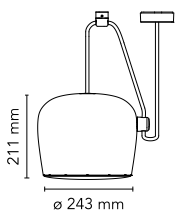

Aim

by Ronan & Erwan Bouroullec , 2013

Suspended light fitting. Body in varnished aluminium sheet, shade in photo-etched optical polycarbonate. Internal reflector in photo-etched ABS. Orientable body. Powered directly from mains. The LED can be dimmed with a «Triac for Led» dimmer approved by Flos. Flos does not respond in case of wrong electrical connection system installations. The cable has a useful length of 9 meters and thus the lamp can be suspended 3 meters from the ceiling. Multiple rose with capacity to connect up to 5 Aims also available.

Cord Length	9000/3000 mm
Materials	ABS, Aluminum, Polycarbonate

Colors	<ul style="list-style-type: none"> ● F0090009 - White ● F0090030 - Black ● F0090026 - Anodized brown
--------	---

Certificate

Aim

by Ronan & Erwan Bouroullec , 2013