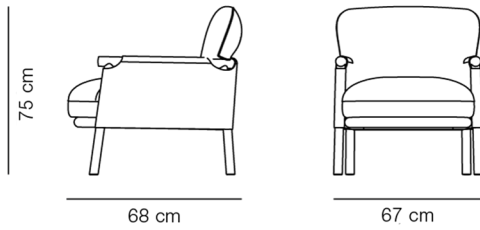

COUNTRY OF ORIGIN

DK

FABRIC- & LEATHER CONSUMPTION

Fabric: 3,2 m

DIMENSIONS

Weight: 23 kg

PACKAGING INFORMATION

L: 76 cm, W: 74 cm, H: 77 cm,