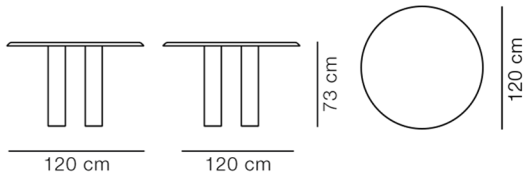

DK

ESSENTIAL ASSORTMENT

WOOD

Oak light oil

DIMENSIONS

Weight: 54 kg

PACKAGING INFORMATION

L: 135/84 cm, W: 135/36 cm, H: 8/36 cm,
Cbm: 0,26m³