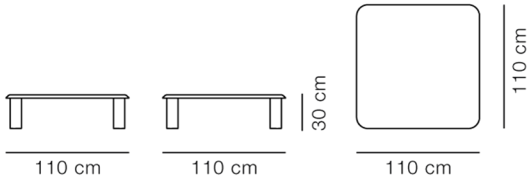

MODEL

6772 - 110x110 cm

MATERIALS

Coffee table with legs and table top of solid hardwood. Legs mounted to table top with metal thread. Delivered assembled.

COUNTRY OF ORIGIN

DK

ESSENTIAL ASSORTMENT

WOOD

Oak light oil

DIMENSIONS

Weight: 28 kg

PACKAGING INFORMATION

L: 125/35 cm, W: 125/25 cm, H: 8/25 cm,
Cbm: 0,15m³

CARE & MAINTENANCE

Our Care & Maintenance offers guidance for best maintenance of our furniture. It includes advice and instructions on cleaning and caring for specific materials to ensure a long life of your furniture. Find your product on our product site and navigate to the Product Care menu: