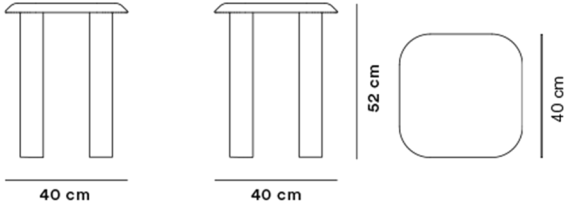

MODEL

6770 - 40x40 cm

MATERIALS

Side table with legs and table top of solid hardwood. Legs mounted to table top with metal thread. Knock-down, delivered assembled.

COUNTRY OF ORIGIN

DK

ESSENTIAL ASSORTMENT

WOOD

Oak light oil

DIMENSIONS

Weight: 9 kg

PACKAGING INFORMATION

L: 55/55 cm, W: 55/21 cm, H: 8/21 cm,

Cbm: 0,05m³

10 kg

CARE & MAINTENANCE