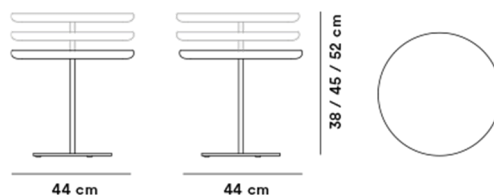

Colours

FRAME FINISH

WOODS

Fredericia