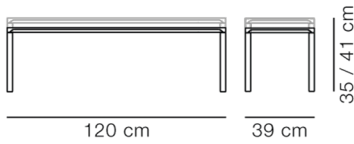

MODEL

6715 - 120x39 cm

MATERIALS

Legs and table top in solid hardwood. Legs mounted to table top with metal thread. Knock-down, delivered unassembled. Assembled without the use of screws and tools. Available in two heights, please specify 35 cm or 41 cm.

COUNTRY OF ORIGIN

DK

TEST & CERTIFICATES

FSC® certified

ESSENTIAL ASSORTMENT

WOOD	HEIGHT
Oak light oil, FSC Mix 70%	35 cm
Smoked oak, oiled, FSC Mix 70%	35 cm
Oak black lacquered, FSC Mix 70%	35 cm

DIMENSIONS

Weight: 6,3 kg

PACKAGING INFORMATION

L: 128 cm, W: 46 cm, H: 10 cm,

Cbm: 0,06m³

9,5 kg

CARE & MAINTENANCE

Our Care & Maintenance offers guidance for best maintenance of our furniture. It includes advice and instructions on cleaning and caring for specific materials to ensure a long life of your furniture. Find your product on our product site and navigate to the Product Care menu: