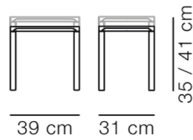

MODEL

6700 - 39x31 cm

MATERIALS

Legs and table top in solid hardwood. Legs mounted to table top with metal thread. Knock-down, delivered unassembled. Assembled without the use of screws and tools. Available in two heights, please specify 35 cm or 41 cm.

COUNTRY OF ORIGIN

DK

TEST & CERTIFICATES

FSC® certified

ESSENTIAL ASSORTMENT

WOOD	HEIGHT
Oak light oil, FSC Mix 70%	35 cm
Smoked oak, oiled, FSC Mix 70%	35 cm
Oak black lacquered, FSC Mix 70%	35 cm

DIMENSIONS

Weight: 2,3 kg

PACKAGING INFORMATION

L: 47 cm, W: 38 cm, H: 10 cm,

Cbm: 0,02m³

3,3 kg

CARE & MAINTENANCE

Our Care & Maintenance offers guidance for best maintenance of our furniture. It includes advice and instructions on cleaning and caring for specific materials to ensure a long life of your furniture. Find your product on our product site and navigate to the Product Care menu: