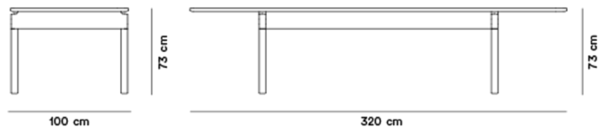

Drawing

Colours

WOODS

Oak light oil,
FSC Mix 70%

Oak soap, FSC
Mix 70%

Fredericia