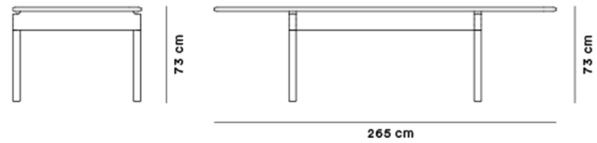

Colours

WOODS

Oak light oil,
FSC Mix 70%

Oak soap, FSC
Mix 70%

Fredericia