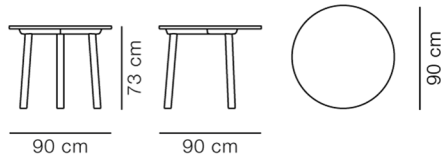

MODEL

6119 - Ø90 cm

MATERIALS

Small circular table for three chairs, with legs and table top in solid wood. Three-legged construction. Knock-down, delivered unassembled.

COUNTRY OF ORIGIN

DK

TEST & CERTIFICATES

FSC® certified

DIMENSIONS

Weight: 20 kg

Cbm: 0,2m³
24 kg

CARE & MAINTENANCE

Our Care & Maintenance offers guidance for best maintenance of our furniture. It includes advice and instructions on cleaning and caring for specific materials to ensure a long life of your furniture. Find your product on our product site and navigate to the Product Care menu: