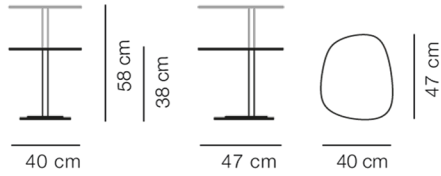

MODEL

5198 - Side table

MATERIALS

Side table in two heights. Tabletop in aluminum, base in steel. Finished with textured powder coating. Mounted with plastic glides. Please specify table height.

COUNTRY OF ORIGIN

DK

ESSENTIAL ASSORTMENT

SURFACE

HEIGHT

Aluminium, textured black lacquered

58 cm

DIMENSIONS

Weight: 8 kg

PACKAGING INFORMATION

L: 47 cm, W: 46 cm, H: 76 cm,

Cbm: 0,2m³

15,6 kg

CARE & MAINTENANCE

Our Care & Maintenance offers guidance for best maintenance of our furniture. It includes advice and instructions on cleaning and caring for specific materials to ensure a long life of your furniture. Find your product on our product site and navigate to the Product Care menu: