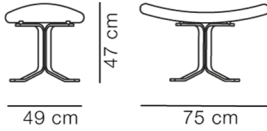

Brushed steel

DIMENSIONS

Weight: 10 kg

PACKAGING INFORMATION

L: 75 cm, W: 46 cm, H: 47 cm,

Cbm: 0,17m³

12 kg

CARE & MAINTENANCE