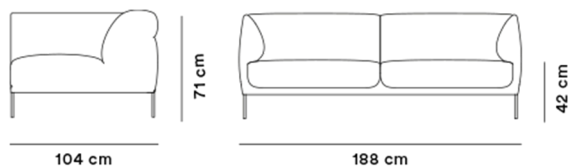

Product Sheet

Konami Sofa, 2 seater

By Damian Williamson, 2019

Model	4952 - Konami Sofa, 2 seater
About	Stylised curves create a soothing, tranquil mood in a sofa that ventures into a new vernacular for minimalism re-imagined. A beautiful balance of aesthetics and execution that stays true to its name - a contraction of the Japanese 'ko' and 'nami' which means 'little wave'. The sensual shape of each cushion is like a silent wave on the slim frame, echoed in the soft curve of the inner armrests.
Product group	Sofas
Measurements	L: 188 cm, D: 104 cm H: 71 cm, Sh: 42 cm
Weight	85 kg
Materials	Fully upholstered sofa. Inner frame of wood with nozag springs and cold cured foam. Cushions are fixed to the body of the sofa. Available in a limited selection of fabrics only. All covers are non-removable. Base in steel.
Guarantee	Fredericia Furniture A/S offers a five-year guarantee against manufacturing defects in standard products (materials and construction). Wear and damage to covers, surface treatment, inappropriate use and the like are not covered by the warranty.
Download	Download images, architect files at our partner portal on www.fredericia.com

Drawing

Fredericia