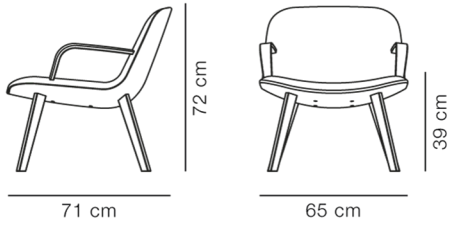

Oak black lacquered

Re-Wool 128

Oak lacquer

Gentle 873

Oak lacquer

DIMENSIONS

Weight: 17 kg

PACKAGING INFORMATION

L: 77 cm, W: 76 cm, H: 80 cm,

Cbm: 0,5m³

20 kg

CARE & MAINTENANCE

Our Care & Maintenance offers guidance for best maintenance of our furniture. It includes advice and instructions on cleaning and caring for specific materials to ensure a long life of your furniture. Find your product on our product site and navigate to the Product Care menu: