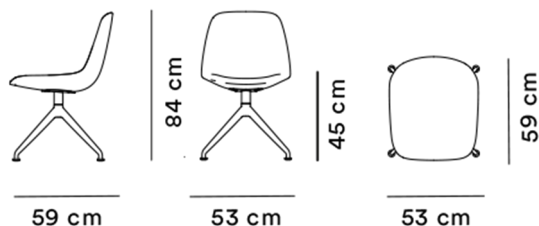

Colours

FRAME FINISH

Black

Upholstery according to current price list.

Fredericia