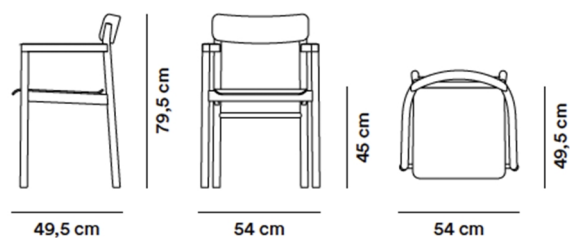

Colours

WOODS

Fredericia