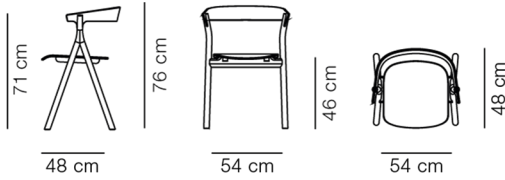

TEST & CERTIFICATES

EN 1022:2005, EN 16139:2013 (L1)

ESSENTIAL ASSORTMENT

WOOD

Oak black lacquered

Oak lacquer

DIMENSIONS

Weight: 5,1 kg

PACKAGING INFORMATION

L: 54 cm, W: 59 cm, H: 82 cm,

Cbm: 0,26m³

7 kg

CARE & MAINTENANCE

Our Care & Maintenance offers guidance for best maintenance of our furniture. It includes advice and instructions on cleaning and caring for specific materials to ensure a long life of your furniture. Find your product on our product site and navigate to the Product Care menu: