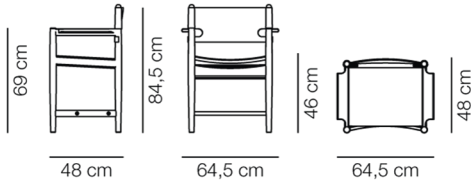

Oak light oil

Leather, black

Smoked oak, oiled

DIMENSIONS

Weight: 8 kg

PACKAGING INFORMATION

L: 53 cm, W: 69 cm, H: 83 cm,

Cbm: 0,3m³