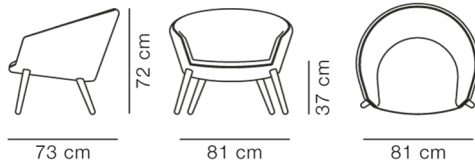

DIMENSIONS

Weight: 15 kg

PACKAGING INFORMATION

L: 88 cm, W: 80 cm, H: 77 cm,

Cbm: 0,72m³

28 kg

CARE & MAINTENANCE

Our Care & Maintenance offers guidance for best maintenance of our furniture. It includes advice and instructions on cleaning and caring for specific materials to ensure a long life of your furniture. Find your product on our product site and navigate to the Product Care menu: