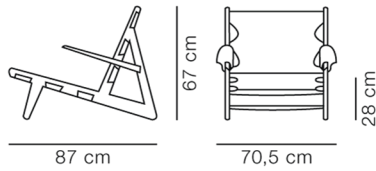

DIMENSIONS

Weight: 9 kg

PACKAGING INFORMATION

L: 74 cm, W: 88 cm, H: 74 cm,

Cbm: 0,45m³

13 kg

CARE & MAINTENANCE

Our Care & Maintenance offers guidance for best maintenance of our furniture. It includes advice and instructions on cleaning and caring for specific materials to ensure a long life of your furniture. Find your product on our product site and navigate to the Product Care menu: